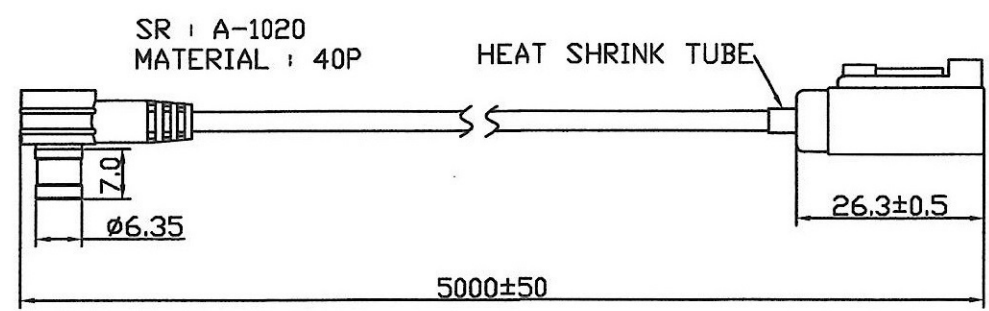

Cable	RG316/U
ØD	Ø2.6±0.1mm
Cover	Black
FAKRA Z F	Water Blue
RP SMB M RA	Gold-plated

ROHS

ISO 9001
ISO 14001

SMB M F PIN 90°

				Material:	Treatment:	TRANSVOICE						
NO		DESCRIPTION	MATERIAL / FINISH	Q'TY	Drawer	Design	Approv	Tolerance	Unit: mm		TITLE	RP SMB M RA+316U+ FAKRA Z F
Part NO		CX-FAK316SMB-1947D			108.7.29	108.7.30	108.7.30	X=±0.5 X=±0.2 XX=±0.1 XXX=±0.05	Ver: A	Scale 1:1	Model NO	201-434
									File NO: QR0402	Drawing NO	100-27001-053	