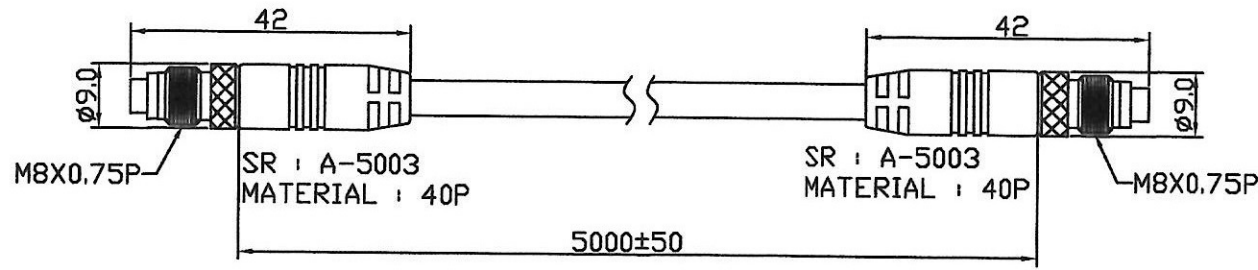

Cable	MR195
ØD	ø4.95±0.1mm
Cover	Black
FME F	Nickel-plated

ROHS

ISO 9001
ISO 14001

Material:		Treatment:		TRANSVOICE			
Drawer	Design	Aprov	Tolerance	Unit: mm		TITLE	FME F+RG195+FME F
				Ver: A	Scale 1:1	Model NO	201-505
Part NO	CX-FME195FME-2008D	Y=±0.5 X=±0.2 XX=±0.1 XXX=±0.05		File NO: QR0402	Drawing NO	100-27001-074	