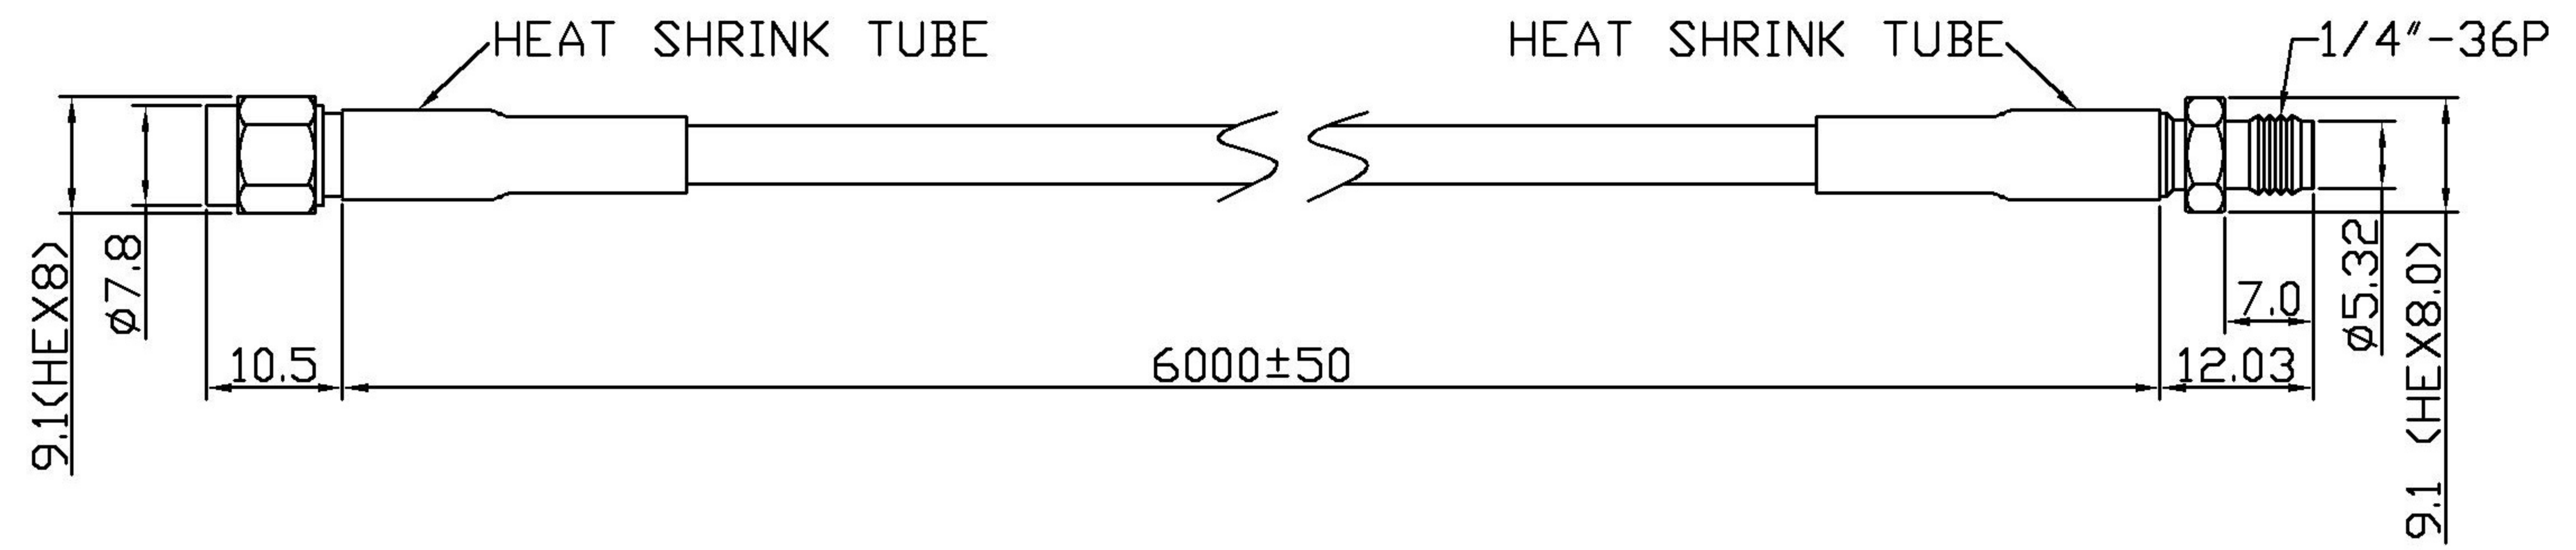

Cable	FT-200
OD	ø5.0±0.1mm
Cover	Black
SMA M	Gold
SMA F B TYPE	Gold

ROHS

ISO 9001
ISO 14001

Material:		Treatment:		TRANSVOICE			
Drawer	Design	Aprov	Tolerance	Unit: mm		TITLE	SMA M+FT-200+ SMA F B TYPE
			X=±0.5 .X=±0.2 .XX=±0.1 .XXX=±0.05	Ver: A	Scale 1:1	Model NO	201-627
				File NO: QR0402		Drawing NO	100-27001-0260

NO	DESCRIPTION	MATERIAL / FINISH	Q'TY
Part NO			