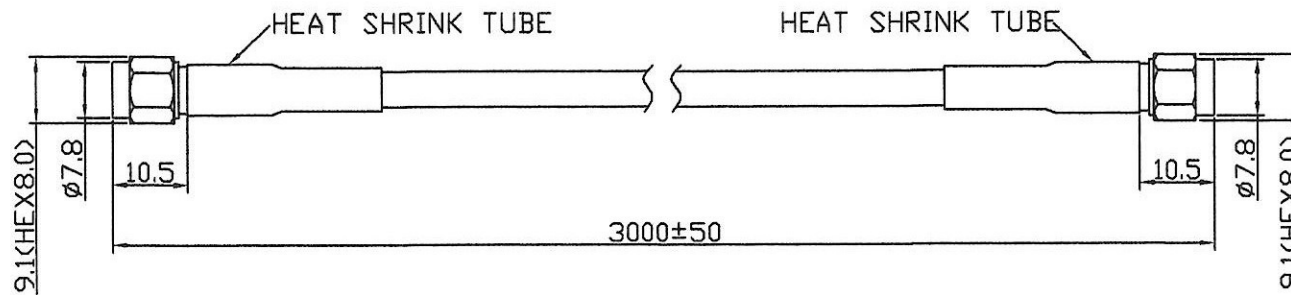

Cable	RG195
∅D	∅4.95±0.1mm
Cover	Black
SMA M	Gold-plated

**ROHS**

ISO 9001  
ISO 14001

Material:		Treatment:		TRANSVOICE			
Drawer	Design	Aprov	Tolerance	Unit: mm		TITLE	SMA M+RG195+SMA M
				Ver: A	Scale 1:1	Model NO	201-633
				File NO: QR0402	Drawing NO		100-27001-026-2

NO	DESCRIPTION	MATERIAL / FINISH	Q'TY
Part NO	CX-SMA195SMA-1904		

機構  
107.7.9  
詹曉淵

工  
107.7.9  
江宜陽

X=±0.5  
XX=±0.2  
XXX=±0.1  
XXX=±0.05