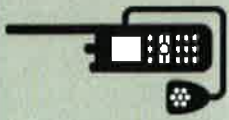

COMMUNICATE LIKE NEVER BEFORE